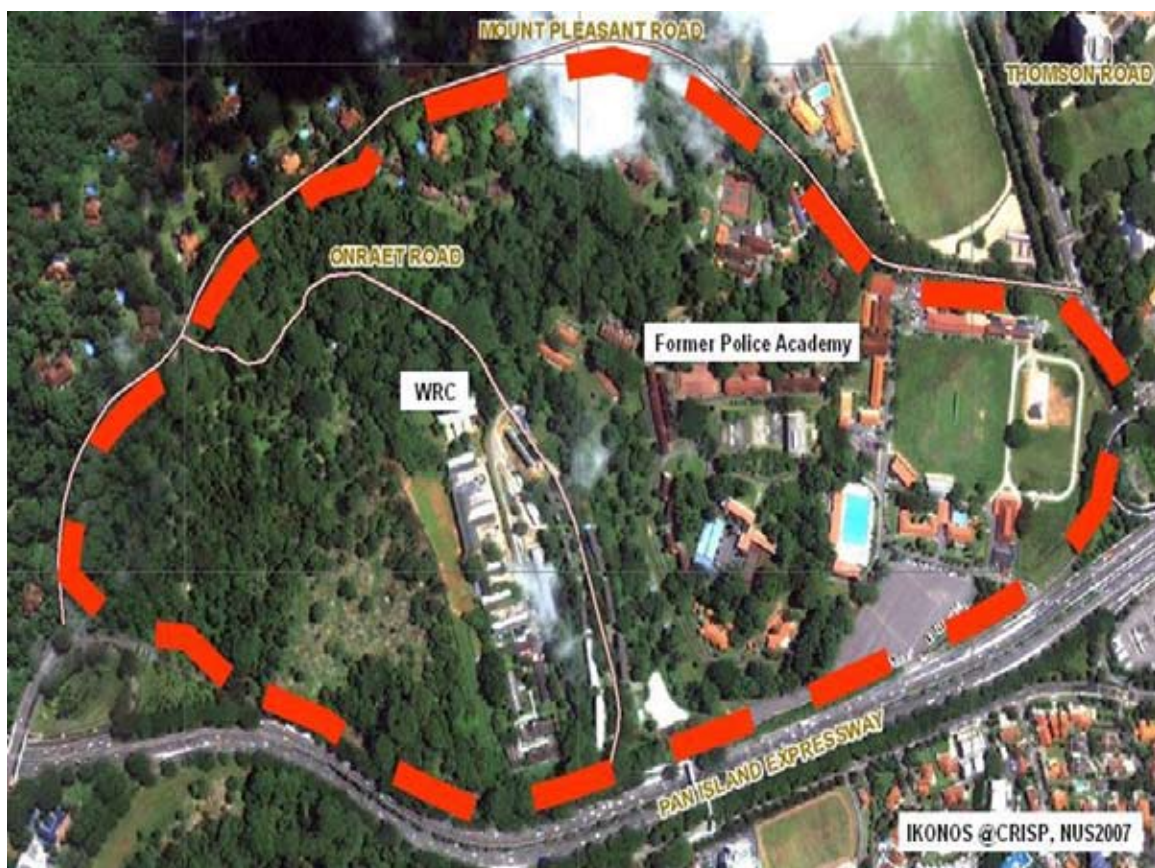

Photos of Ministerial Statement 21 April 2008